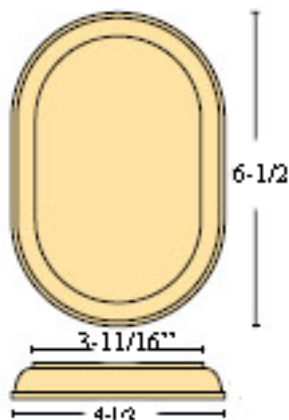

StairTrends™ New Rosette

We have added a new stair rosette to our StairTrends™ line. The B2205OV (like 7237) is stocked in Oak and Poplar. This rosette is priced the same as our B2205A rosette. B&B now offers one of the most extensive line of rosettes in the industry.