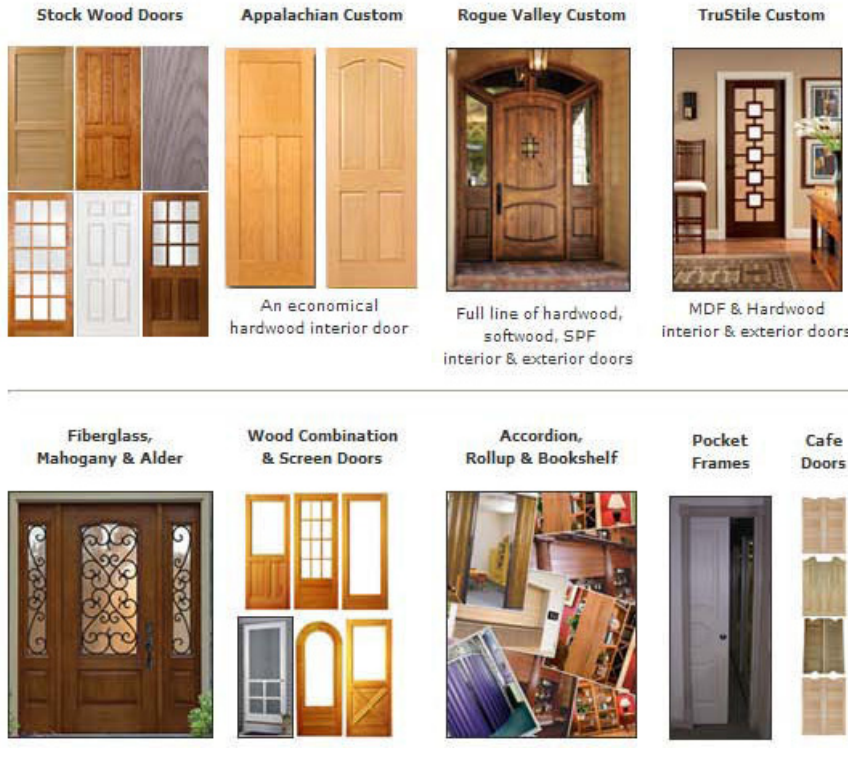

B&B Bulletin

December '11 / January '12

WebSite Update

Door Selections

Please click on sample picture to proceed to catalog selections.

We have begun to upgrade our website, www.bbwood.com, to update existing content and introduce new products that have been added since our last catalog was introduced. Our door section is the first part of the website to be updated. The image on your left represents what you will see when you click on the door tab on the website. Clicking the door pictures will open up a magazine image of our offerings that allow you to "turn the page" on each selection. If you have trouble viewing the images (uses Adobe Flash) there is an optional PDF link below each offering. For many items we have technical information also in a PDF format listed under each image.

StairTrends™ New Rosette

We have added a new stair rosette to our StairTrends™ line. The B2205OV (like 7237) is stocked in Oak and Poplar. This rosette is priced the same as our B2205A rosette. B&B now offers one of the most extensive line of rosettes in the industry.

WoodFold Accordion Display

“The Shadow Box” is for counter tops or to hang on a wall. It effectively shows the Series 140/220/240 in a nice compact package. It includes a picture background overlaid with bullets about the uses of our accordion products. Size 24” x 18” x 6”. Cost of display is \$99.00