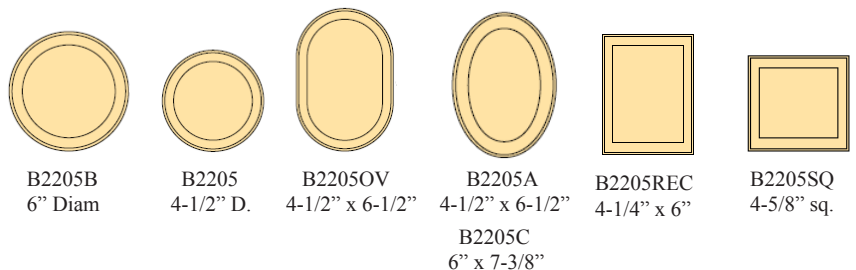

B&B Wood Products.
26301 Richmond Road
Bedford Hts., OH 44146
Tel: 216-292-6555
Fax: 216-292-6584
Web: www.bbwood.com
E-mail:
sales@bbwood.com

In this Issue

pg 2- lower iron prices on select items

pg 2- Product Update