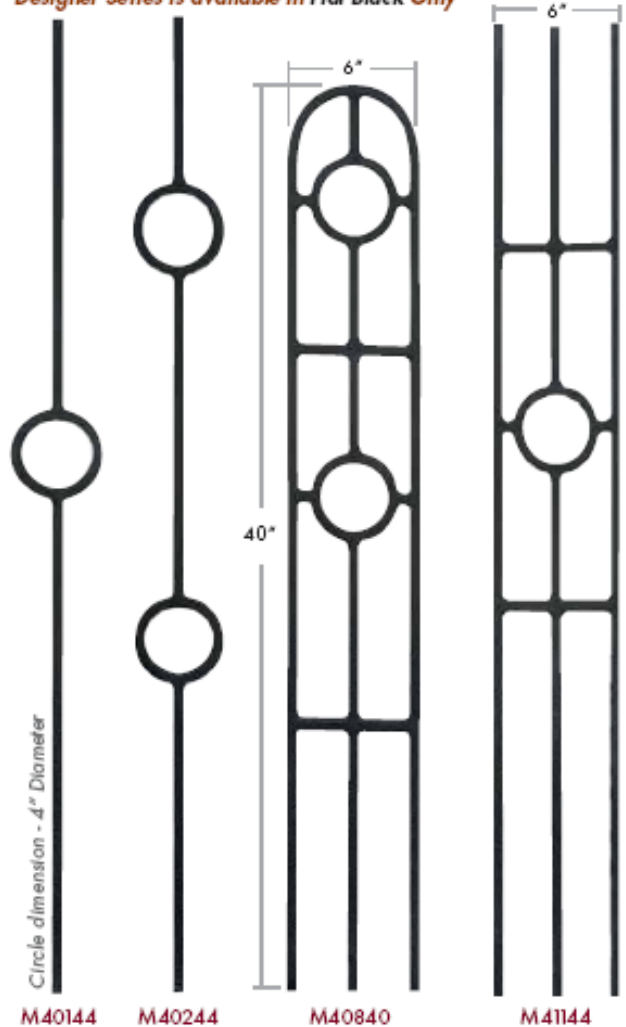

StairTrends Iron Lower Prices

Last month we changed our Designer Series Flat Black Balusters to a **tubular** design. This change has significantly lowered the prices on these items as detailed below (price change took effect last month).

Item	Old	New
M40144	25.07	10.00
M40244	27.99	12.70
M40840	38.73	28.00
M41144	38.73	25.00

Designer Series is available in Flat Black Only