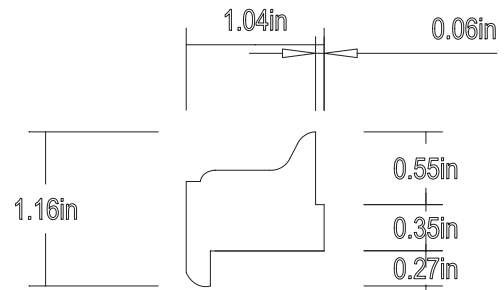

Door Light Kits