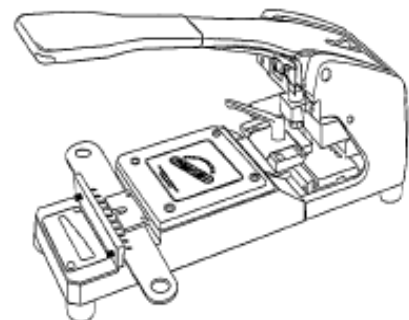

Schlage Key Punch Promotion

Schlage has reinstated their key punch promotion through March 25th. The SecureKey keying system transition has been well received. Many customers who thought that they would have no need for a key punch or a keying machine have found that having one will greatly increase their customer service and efficiency. The key punch is available for a net cost of $625.00 until March 26th.