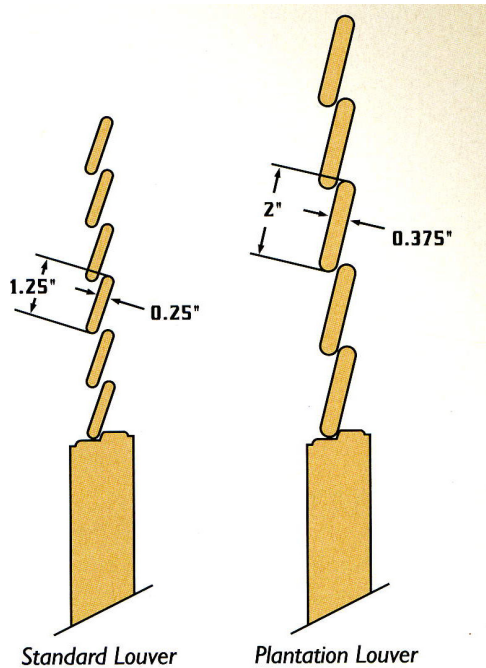

In this Issue ...

Product Updates -
page 2
Pricing updates
Louver updates
Spiral Stairs

Iron Balusters
Iron Accessories

Hardwood Balusters & Posts
Hardwood Accessories

Limited Reserve Collection

B&B Wood Products.
26301 Richmond Road
Bedford Hts., OH 44146
Tel: 216-292-6555
Fax: 216-292-6584
Web: www.bbwood.com
E-mail:
sales@bbwood.com

Louver Doors with Plantation Slats

Our standard slat size in our stock louver doors is approximately 1-1/8" wide. On our custom louver doors we offer the choice of a 2" slat, the "Plantation" look or a 1-1/4" wide slat. Our BBQuote pricing system now gives you the option of pricing this feature on your own computer.

Spiral Metal Stairs

When ordering metal spirals with Oak handrail it is extremely important that you unpack the rail immediately upon delivery. The handrail will return to the shape that it was manufactured to before shipment. If the handrail is left in the shipping cartons, the glue will set up and the handrail will not be able to return to the spiral shape. If you can not immediately install the handrail, you **MUST** unpack and untie the ends so that the handrail will be able to return to the spiral shape. Failure to do so will result in a handrail that won't fit your stair and your customer will be responsible for purchasing a new handrail (plus the additional freight). Spiral stairs with oak rail must be installed within 30 days of delivery to maintain the warranty. This information is in the instructions included with the stairs.