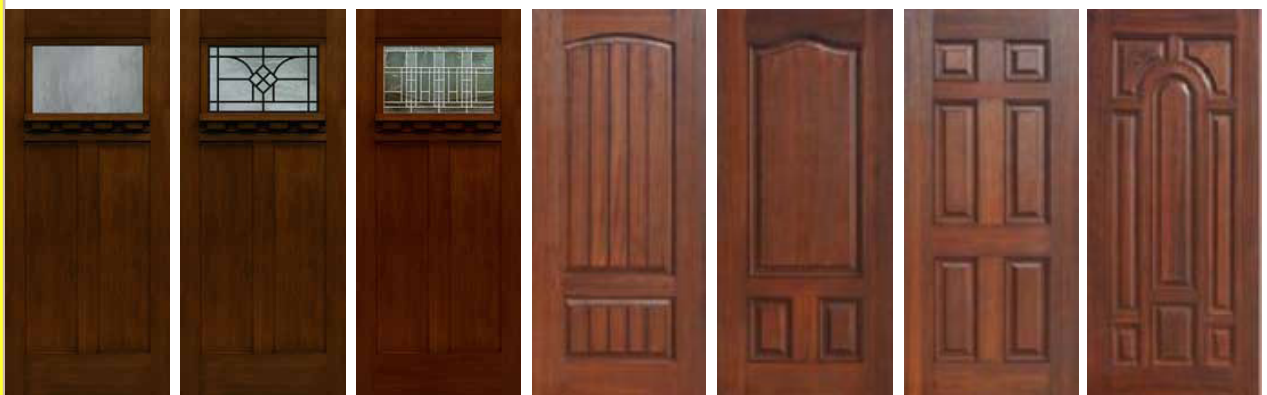

Craftsman and Panel Series - a sampling of designs

Craftsman with Clear Glass   Craftsman with Cantania GBG   Craftsman with Prairie Glass   Camber Top 2 Panel V-groove   Eyebrow 3 Panel   6 Panel   8 Panel

B&B

B&B Wood Products.
26301 Richmond Road
Bedford Hts., OH 44146
Tel: 216-292-6555
Fax: 216-292-6584
Web: www.bbwood.com
E-mail: sales@bbwood.com