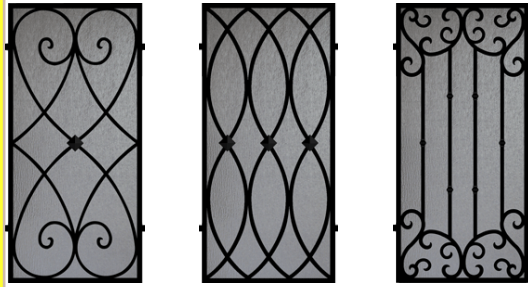

B&B Bulletin

June 2011

Premium Fiberglass Doors

In this Issue ...
Product Updates -
page 2-
Fiberglass options

Premium Fiberglass doors and insert frames capture the true grain detail with a patented silicone casting with a unique nickle vapor deposition technology. This technology produces the most authentic look and feel of real wood grains in fiberglass doors. Our premium fiberglass doors are available in three wood grain textures including Cherry, Mahogany and Oak. Each finished door is also available with a "Distressed" look. Four series of doors are offered (see next page for details) with composite or wood prehung frames. Multi-Pointe hardware is also available.

B&B Wood Products.
26301 Richmond Road
Bedford Hts., OH 44146
Tel: 216-292-6555
Fax: 216-292-6584
Web: www.bbwood.com
E-mail:
sales@bbwood.com

Marseille Decorative

Craftsman

Cantania GBG

V-Groove

Premium Fiberglass Door Options

FerraLites™- External Wrought Iron

Charleston La Salle Valencia

FerraLites External Wrought Iron Grill Series feature wrought iron grilles and the option of Clear, Rain or Fluted insulated glass. The grill is “hinged” to allow the grille to be opened for ease of cleaning. The iron grilles are powder-coated in an antique black color.

VinciLites™- Decorative GBG

Austin Cantania Genoa Novara Palermo Salerno Tivoli Verona

These “grille between the glass” GBG doors feature simulated hand-tooling marks. The GBG is finished in antique black, mounted between two pieces of tempered glass. Each design has a choice of three glass options, clear, rain or fluted.