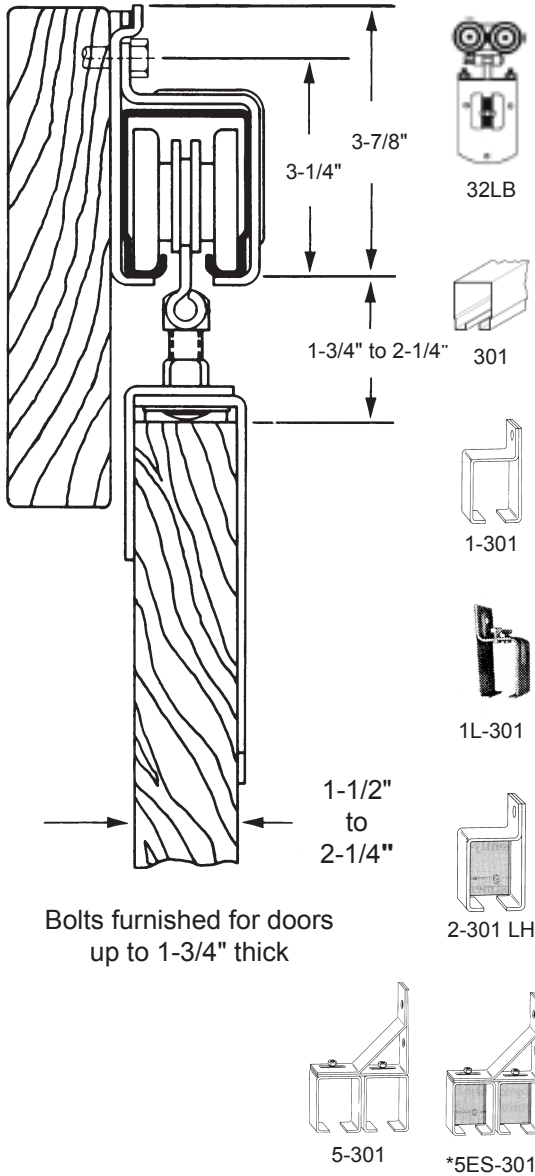

B&B Wood Products inc.

26301 Richmond Road, Bedford Hts, OH 44146-1488
 (216) 292-6555 / (800)-362-9138 / Fax (216) 292-6584; E-mail: sales@BBWOOD.com

BARN DOOR HARDWARE - for doors weighing up to 400 lbs.

*Subject to Availability

ITEM	DESCRIPTION	LIST
BD32LB	Hangers (pair)	\$69
BD301	Galvzd Track (8' to 12')	Priced per Lineal Foot \$5
BD1-301	Single Side Bracket	\$4
BD1L-301	Splice Bracket - Bracket with set screw - Used to join 2 pcs of track	\$6
BD2-301	Single Fixed End (specify RH or LH)	\$5
BD5-301	Double Side Bracket	\$15
*BD5ES-301	Double Fixed ends-Reversible	\$15
BD301EC	End Cap	\$2
BD65	Door Holder/stop - Max dr 2-1/4"	\$6
*BD73	Guide - 4" Door Clear	\$12
*BD74	Guide 5-1/2" Door Clear	\$12
*BD78	Ctr Stop	\$30
*BD79	Guide -Adjust to 3-1/4"	\$30
*BD80	Guide Heavy Duty Adjustable	\$40
*BD82	Parallel Guide	\$20
*BD92	Stay Roll - Adjust 1-3/4" to 3-3/4"	\$15
BD95	Stay Roll - Adjust 1-3/4" to 2-1/2"	\$10
*BD98	Stay Roll with 6" Lag	\$8
BD120	Cam Latch Jamb Mount 4" & 7" hook	\$13
*BD124	Door/Gate Latch - 2-1/4" x 2-1/4" Zinc	\$10
*BD125	Sliding Dr Latch - 7", 4-1/4" x 2-7/16" Zinc	\$8
BD208	Door Pull - 8" Zinc	\$3