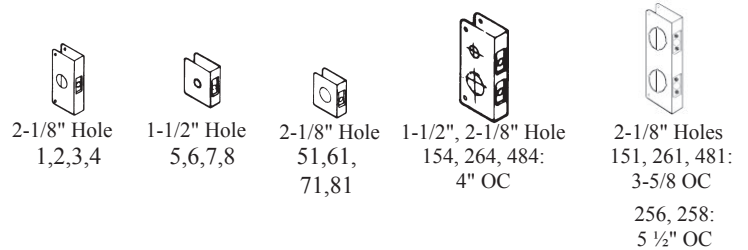

FILLER Plates, Reinforcers, Protectors

ANSI Strike Filler Plate

4-7/8" X 1-1/4"

	Prime Coat
FS260	$3

Latch & Hinge Filler Plate

EF160: 1" x 2-1/4"
EF161: 1-1/8" x 2-1/4"
FF45: 4-1/2" x 1-5/8"

	BRASS	Prime
EF160	$5	$2
EF161	$5	$2
FF45		$4

86 Mortise Filler Plate

Converts Mortise pocket to
161 Cyl. lock(s)

8" X 1-1/4"

CV86 for 1 bore
CV8624 for 2 bores

	Prime Coat
CV86	$11
CV8624	$23

Shaded
prices:
Special
Order

Hole Filler Plates

Covers up to 2-1/2" hole

	Polished Brass	Prime Coat
BF161	$7	$4

DOOR Reinforcers