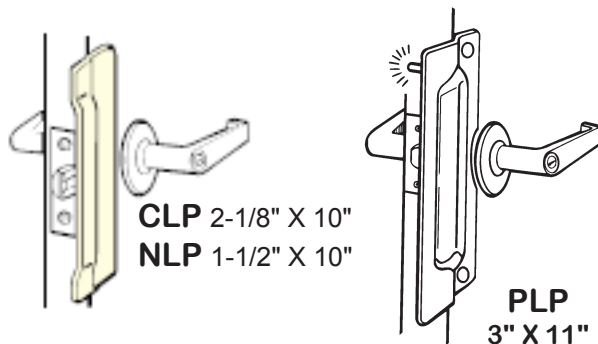

LATCH Protectors

630 Finish		LIST
PLP	Pin Latch Protector for Outswing	$15
CLP	Commercial for Outswing	$29
NLP	Narrow Commercial for Outswing	$28

Protective plate that attaches permanently to any OUT-SWING wood or hollow metal door. It completely covers the latch area to protect it from being tampered with by intruders.

- PLP: A solid steel pin prevents the door from being pried open from the frame. Fits 2-3/8" or 2-3/4" backsets
- NLP: Narrow type which is long enough to cover mortise pockets
- CLP: Concealed Welded Studs with fasteners which is long enough to cover mortise pockets.

Model	Backset	Door	Size	605	609	612	613	630
1	2-3/8"	1-3/8"	4" x 9"	$29	$38	$38	$43	$25
2	2-3/8"	1-3/4"	4" x 9"	$29	$38	$38	$43	$25
3	2-3/4"	1-3/8"	4 1/4" x 9"	$29	$38	$38	$43	$27
4	2-3/4"	1-3/4"	4 1/4" x 9"	$29	$38	$38	$43	$25
5	2-3/8"	1-3/8"	4" x 4 1/2"	$18	$22	$24	$37	$17
6	2-3/8"	1-3/4"	4" x 4 1/2"	$18	$24	$24	$37	$16
7	2-3/4"	1-3/8"	4 1/4" x 4 1/2"	$18	$24	$24	$37	$17
8	2-3/4"	1-3/4"	4 1/4" x 4 1/2"	$18	$24	$24	$37	$17
51	2-3/8"	1-3/8"	4" x 4 1/2"	$20	$24	$24	$37	$16
61	2-3/8"	1-3/4"	4" x 4 1/2"	$18	$24	$24	$37	$16
71	2-3/4"	1-3/8"	4 1/4" x 4 1/2"	$20	$24	$24	$37	$17
81	2-3/4"	1-3/4"	4 1/4" x 4 1/2"	$18	$24	$24	$37	$16
151	2-3/8"	1-3/8"	4" x 9"	$29	$38	$38	$44	$27
261	2-3/8"	1-3/4"	4" x 9"	$32	$38	$35	$44	$27
481	2-3/4"	1-3/4"	4 1/4" x 9"	$32	$38	$38	$44	$27
256	2-3/8"	1-3/4"	4" x 12"	$39	$45	$45	$48	$32
258	2-3/4"	1-3/4"	4 1/4" x 12"	$39	$45	$45	$48	$32
154	2-3/8"	1-3/8"	4" x 9"	$32	$38	$38	$44	$27
264	2-3/8"	1-3/4"	4" x 9"	$32	$38	$38	$44	$25
484	2-3/4"	1-3/4"	4 1/4" x 9"	$29	$38	$38	$44	$27

Finish Codes: 605(Polished Brass); 609 (Antique Brass);
612 (Satin Bronze); 630 (Stainless Steel); 613(Oil Rub Bronze)