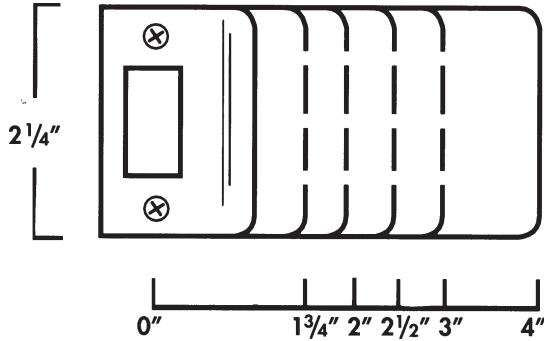

B&B Wood Products inc.

26301 Richmond Road, Bedford Hts, OH 44146-1488
(216) 292-6555 / (800)-362-9138 / Fax (216) 292-6584; E-mail: sales@bbwood.com

Extended Lip Strikes, Custom Strikes & Thimble Strike

Thimble Strike 1" Diameter

	Brass	Chrome
TS1000	$4.70	$4.70

Custom Strikes

- Made to your specifications
- Any finish
- For mortise or cylindrical locks

2-1/4" Extended Lip Strike (EL-1)