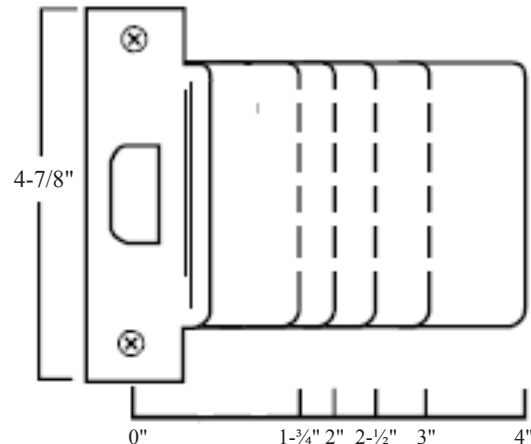

	Size	Polished Brass
EL202	2 3/4" X 2"	\$9
EL225	2 3/4" X 2 1/2"	\$9
EL203	2 3/4" X 3"	\$9
EL204	2 3/4" X 4"	\$12
EL205	2 3/4" X 5"	\$12

2-3/4" Extended Lip T-Strike (ETS)

	Size	Polished Brass	Antique Brass	Stainless Steel
ETS102	2 3/4" X 2"	\$13	\$16	\$13
ETS125	2 3/4" X 2 1/2"	\$13	\$16	\$13
ETS103	2 3/4" X 3"	\$13	\$16	\$13
ETS104	2 3/4" X 4"	\$20	\$25	\$20