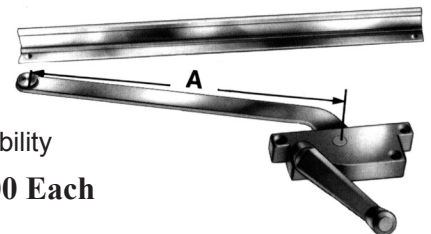

CASEMENT OPERATORS

LEFT HAND UNIT PICTURED

Subject to Availability

#394 $24.00 Each

No. 394 For replacement installations on wood sash Designed to accommodate all standard wood casement windows 14" to 20" wide employing butt hinges. "A" = 9".