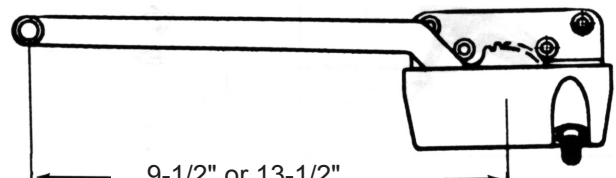

## CASEMENT OPERATORS

LEFT HAND UNIT PICTURED

Subject to Availability

#394 \$24.00 Each

No. 394 For replacement installations on wood sash Designed to accommodate all standard wood casement windows 14" to 20" wide employing butt hinges. "A" = 9".