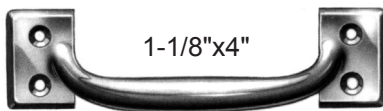

## SASH LOCKS

#2000

#4B - Solid Brass

Strike Size: #4: 9/16"x2-3/16"

#2200

#07B - Solid Brass

#07: 5/8"x2-5/8"

## SASH LIFTS

1-1/8"x4"

#026A

#026B - Solid Brass

## CASEMENT FASTENER

066A includes the mortise and rim strike. 066B includes only the rim strike. For Mortise Strike on 66B add \$3.00

Base size: 1-5/8"x7/8"  
Projection 1-3/8"

#066A

#066B - Solid Brass

- For use on windows to provide weather-tight fastening and security.
- Also ideal for securing louvered doors and small doors.
- Meets ANSI/BHMA A156.16.

## Transom Catch & Chain - Subject to Availability

RIM STRIKE

Subject to Availability

#80 Transom Catch : 2-1/4" x 1-1/4"; 5/16" latch throw

- Independent latch action; transom can be closed by pushing directly on ring.
- Reversible: latch bolt can be easily reversed by removing back plate.
- Narrow base accommodates 1-1/4" rail.
- Conforms to design requirements of ANSI/BHMA A156.16