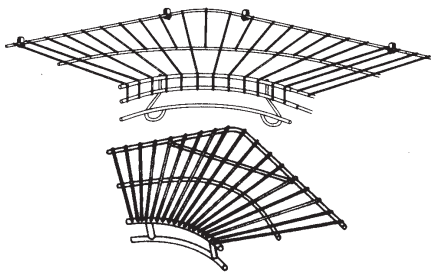

## WIRE SHELVING

## SHELVING - 12' Long

Shelf & Rod

Open (Free) Slide

Storage (Linen)

Tight Mesh

Item	Description	Per Ctn.	List Ea.
	<b>SHELF &amp; ROD</b>		
1110-1212	12" Shelf & Rod	6	\$36.50
1110-1612	16" Shelf & Rod	6	\$46.10
	<b>OPEN SLIDE</b>		
1710-1212	12" Open Slide Shelf	6	\$54.50
1710-1612	16" Open Slide Shelf	6	\$70.30
	<b>STORAGE (LINEN)</b>		
1210-1212	12" Linen Shelf	6	\$33.40
1210-1612	16" Linen Shelf	6	\$42.20
1210-2012	20" Linen Shelf	6	\$54.00
	<b>TIGHT MESH</b>		
1510-0912	9" Tight Mesh Shelf	6	\$44.80
1510-1212	12" Tight Mesh Shelf	6	\$45.40
1510-1612	16" Tight Mesh Shelf	6	\$58.60
1510-2012	20" Tight Mesh Shelf	6	\$72.50

# Corner Shelves

	Description	Per Ctn.	List Ea.
<b>1110-1219</b>	12" Shelf & Rod Corner	6	\$26.50
<b>1110-1619</b>	16" Shelf & Rod Corner	6	\$30.30
<b>1710-1219</b>	12" Open Slide Corner	6	\$32.40
<b>1710-1619</b>	16" Open Slide Corner	6	\$36.90

# Back Clips, Side Wall Brackets

	Description	Per Ctn.	List Ea.
<b>1430-6743</b>	Pin Driven Back Clip (install every 11")	3000	\$0.28
<b>1430-6620</b>	Versa Back Clip with Tri-Loc II	2000	\$0.30
<b>1430-6645</b>	1/4" Strap Back Clip	1000	\$0.20
<b>1430-6725</b>	Pin Driven Wall Bracket	500	\$0.97
<b>1430-6621</b>	Wall Bracket with Tri-LocII	300	\$1.13
<b>1430-6624</b>	Wall Bracket - No anchors	300	\$0.50
<b>1435-6646</b>	Angled Side Wall Bracket (rotates to 45 degrees)	10	\$4.20
<b>1430-6753</b>	Pin Driven Wall Anchor	3000	\$0.23
<b>1430-6623</b>	Tri Loc II Anchor	1000	\$0.30