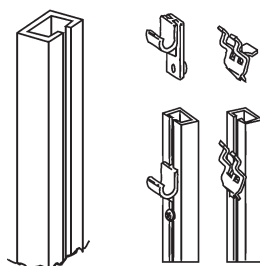

Support Pole System

	Description	Per Ctn.	List Ea.
1430-6665	Adjustable Pole clip Plastic w/ screw	100	$0.80
1430-6670	Snap-in Pole Clip (old 6669)	100	$1.30
1430-6671	Base Cap	100	$0.20
1430-6673	Vertical support pole 84"	24	$9.30