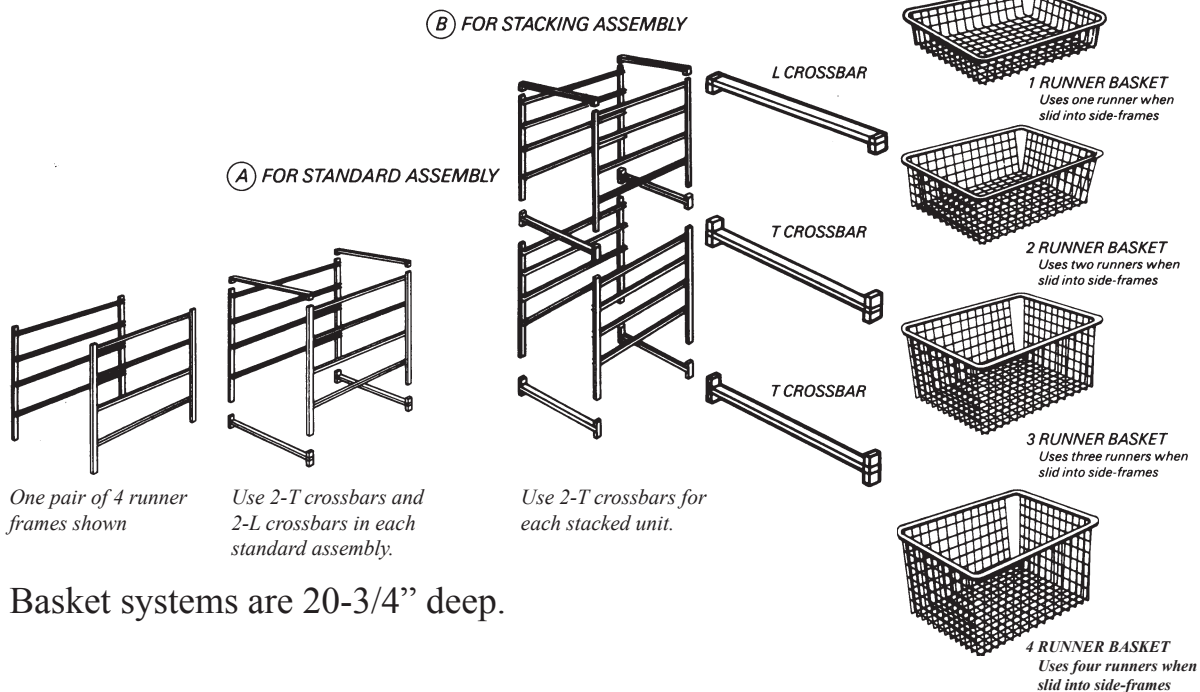

## Miscellaneous Hardware for Wire Shelves

	Description	Per Ctn.	List Ea.
6675 	<b>1430-6675</b> Metal Corner Bracket	24/2	\$1.40
6651 	<b>1430-6681</b> #8x1-1/2" Truss Phillips Screw use with support braces	1000	\$0.09
	<b>1435-6688</b> #8X1-1/2" Phillips Screw for 6641 back clip & sidewall brk	1000	\$0.10
6697 	<b>1430-6651</b> Double End Cap	1000	\$0.30
6697 	<b>1430-6697</b> F-Channel; 6' Plastic Sidewall support for angled walls.	12	\$19.00
6683 	<b>1430-6699</b> Extra SMALL End Cap for shelf crosswires	1000	\$0.10
6684 	<b>1430-6683</b> SMALL End Cap-for all shelf styles except tight mesh	1000	\$0.10
6685 	<b>1430-6684</b> SMALL End Cap-for tight mesh	1000	\$0.10
6686 	<b>1430-6685</b> Large End Cap-for all shelf styles except tight mesh	1000	\$0.10
6667 	<b>1430-6686</b> Large End Cap-for tight mesh	1000	\$0.10
	<b>1430-6667</b> Shoe Shelf Support - Used with linen and tight mesh	100	\$1.20

# WIRE BASKET SYSTEMS

**1 SELECT SIDE FRAMES**

**2 SELECT CROSSBARS**

**3 SELECT BASKETS**

*There are many different basket combinations possible.*

Basket systems are 20-3/4" deep.