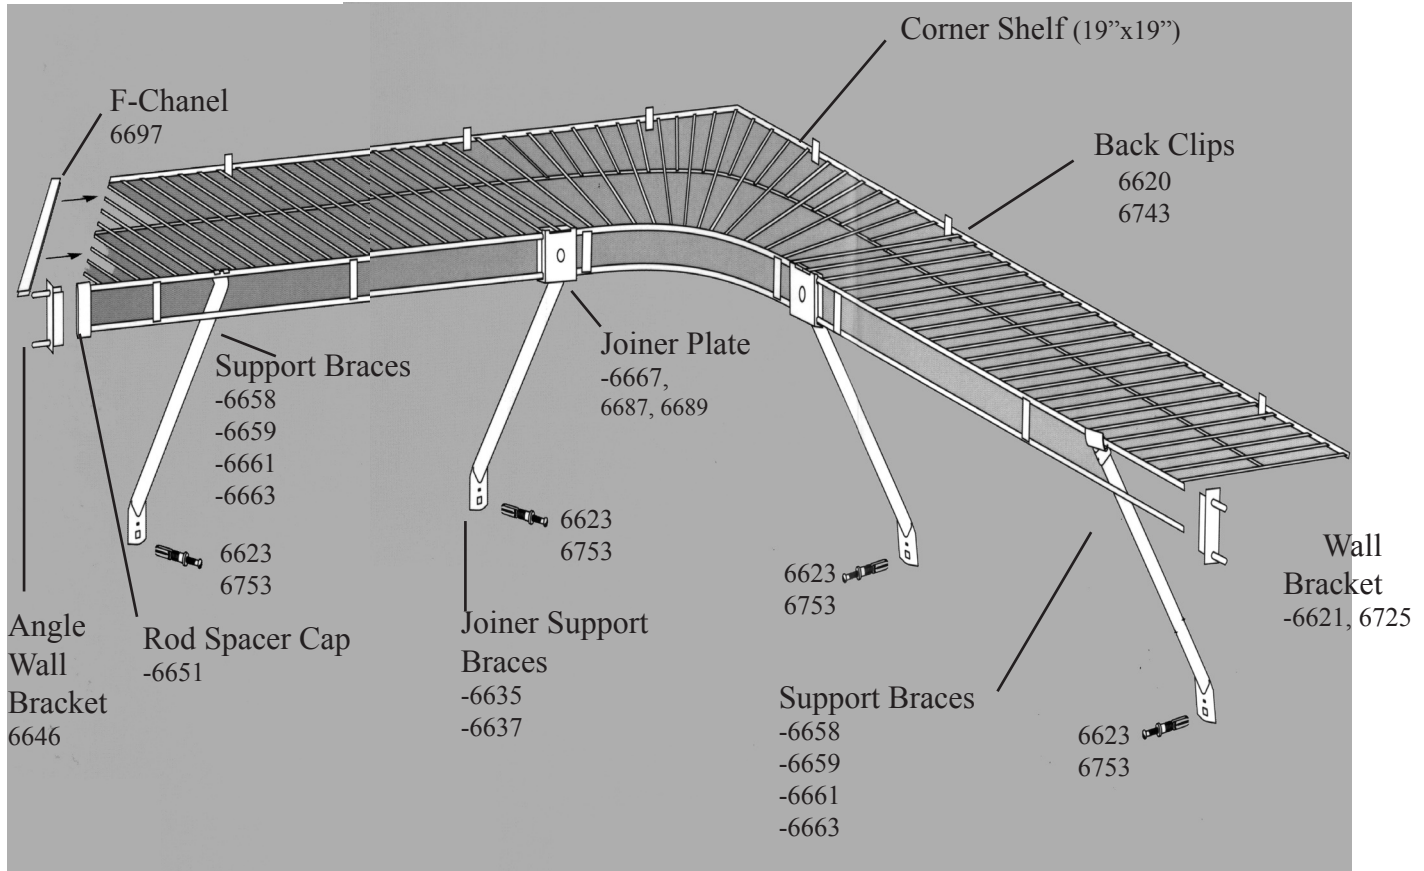

## WIRE SHELVING

## SHELVING - 12' Long

Shelf & Rod

Open (Free) Slide

Storage (Linen)

Tight Mesh

Item	Description	Per Ctn.	List Ea.
	<b>SHELF &amp; ROD</b>		
1110-1212	12" Shelf & Rod	6	\$36.50
1110-1612	16" Shelf & Rod	6	\$46.10
	<b>OPEN SLIDE</b>		
1710-1212	12" Open Slide Shelf	6	\$54.50
1710-1612	16" Open Slide Shelf	6	\$70.30
	<b>STORAGE (LINEN)</b>		
1210-1212	12" Linen Shelf	6	\$33.40
1210-1612	16" Linen Shelf	6	\$42.20
1210-2012	20" Linen Shelf	6	\$54.00
	<b>TIGHT MESH</b>		
1510-0912	9" Tight Mesh Shelf	6	\$44.80
1510-1212	12" Tight Mesh Shelf	6	\$45.40
1510-1612	16" Tight Mesh Shelf	6	\$58.60
1510-2012	20" Tight Mesh Shelf	6	\$72.50

# Corner Shelves

	Description	Per Ctn.	List Ea.
<b>1110-1219</b>	12" Shelf & Rod Corner	6	\$26.50
<b>1110-1619</b>	16" Shelf & Rod Corner	6	\$30.30
<b>1710-1219</b>	12" Open Slide Corner	6	\$32.40
<b>1710-1619</b>	16" Open Slide Corner	6	\$36.90

# WIRE BASKET SYSTEMS

**1 SELECT SIDE FRAMES**

**2 SELECT CROSSBARS**

**3 SELECT BASKETS**

*There are many different basket combinations possible.*

Basket systems are 20-3/4" deep.