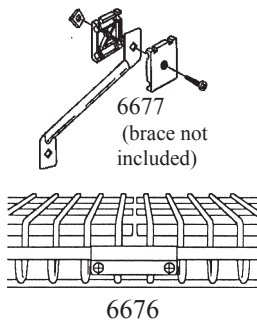

Joiner Plates

	Description	Per Ctn.	List Ea.
1430-6677	Joiner Clamp : Requires 2 per Brace; Order 6687 & 6689 screw & nut to complete set.	1000	$0.70
1430-6687	#8-32 Pan Head Phillips Machine Screw	1000	$0.10
1430-6689	#8-32 Nut	1000	$0.10
1435-6676	Open-Slide Joiner Clip with nuts, bolts and WasteSaver Joiners	10 sets	$1.30