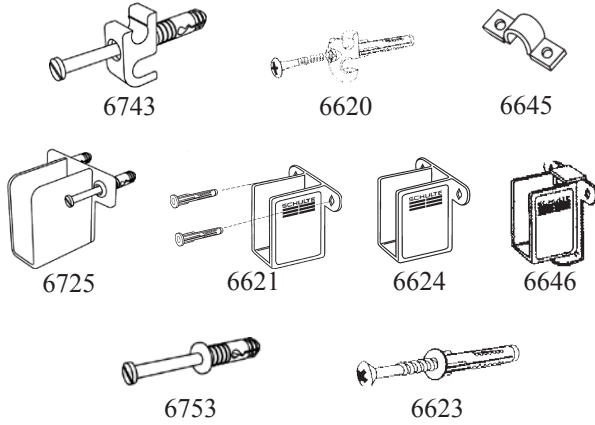

## WIRE SHELVING

## SHELVING - 12' Long

Shelf & Rod

Open (Free) Slide

Storage (Linen)

Tight Mesh

Item	Description	Per Ctn.	List Ea.
	<b>SHELF &amp; ROD</b>		
1110-1212	12" Shelf & Rod	6	\$36.50
1110-1612	16" Shelf & Rod	6	\$46.10
	<b>OPEN SLIDE</b>		
1710-1212	12" Open Slide Shelf	6	\$54.50
1710-1612	16" Open Slide Shelf	6	\$70.30
	<b>STORAGE (LINEN)</b>		
1210-1212	12" Linen Shelf	6	\$33.40
1210-1612	16" Linen Shelf	6	\$42.20
1210-2012	20" Linen Shelf	6	\$54.00
	<b>TIGHT MESH</b>		
1510-0912	9" Tight Mesh Shelf	6	\$44.80
1510-1212	12" Tight Mesh Shelf	6	\$45.40
1510-1612	16" Tight Mesh Shelf	6	\$58.60
1510-2012	20" Tight Mesh Shelf	6	\$72.50

# Corner Shelves

	Description	Per Ctn.	List Ea.
<b>1110-1219</b>	12" Shelf & Rod Corner	6	\$26.50
<b>1110-1619</b>	16" Shelf & Rod Corner	6	\$30.30
<b>1710-1219</b>	12" Open Slide Corner	6	\$32.40
<b>1710-1619</b>	16" Open Slide Corner	6	\$36.90

# Back Clips, Side Wall Brackets

	Description	Per Ctn.	List Ea.
<b>1430-6743</b>	Pin Driven Back Clip (install every 11")	3000	\$0.28
<b>1430-6620</b>	Versa Back Clip with Tri-Loc II	2000	\$0.30
<b>1430-6645</b>	1/4" Strap Back Clip	1000	\$0.20
<b>1430-6725</b>	Pin Driven Wall Bracket	500	\$0.97
<b>1430-6621</b>	Wall Bracket with Tri-LocII	300	\$1.13
<b>1430-6624</b>	Wall Bracket - No anchors	300	\$0.50
<b>1435-6646</b>	Angled Side Wall Bracket (rotates to 45 degrees)	10	\$4.20
<b>1430-6753</b>	Pin Driven Wall Anchor	3000	\$0.23
<b>1430-6623</b>	Tri Loc II Anchor	1000	\$0.30