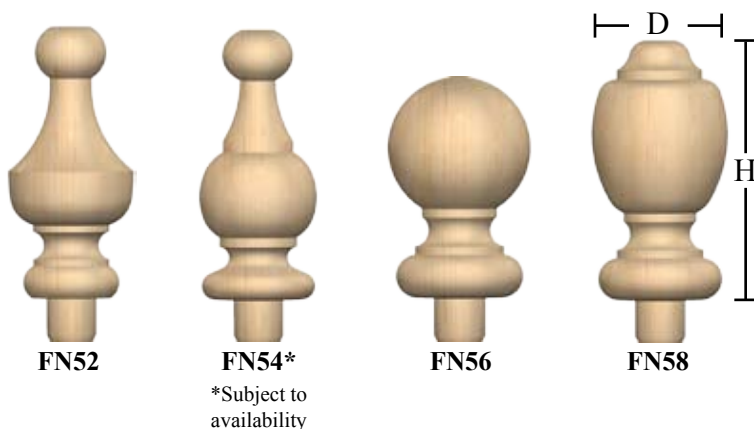

Post Tops - Hardwood Interior

Specify base diameter if ordering sizes other than listed. Dimensions are base width x widest width x height of turned area.

Available in all species shown on page 1 - Priced in 14S

040500
7" x 8-3/4"

044600
8" x 9-1/2"

040700
10" x 13-1/4"

040900
12" x 16"

039901
6-1/4" x 14"

039201
5" x 11-5/8"

040800
3-1/2" Base
4" Diam Ball

040201
8" x 20-1/2"

040301
5-1/4" x 11-1/4"

040401
6-1/4" x 15"

040001
4-1/2" x 9-5/8"

040101
4-3/4" x 11-3/4"

Stock Wood Post Tops & Finials

Finials:

60 Series have 1/2" dowel base. Mill option Alder/Maple/Hemlock

| Item | Dimensions | List |
|------|-------------------|--------|
| FN61 | D=7/8" H=2-5/8" | \$4.50 |
| FN62 | D=1-1/4" H=3-1/8" | \$4.50 |
| FN64 | D=1-3/8" H=4" | \$4.50 |
| FN65 | D=1-3/8" H=2-3/4" | \$4.50 |
| FN66 | D=1-3/8" H=2-1/2" | \$2.70 |
| FN67 | D=1-3/8" H=3" | \$4.50 |

50 Series have 3/4" dowel bases. Stain Grade Material.

| Item | Dimensions | List |
|------|-------------------|--------|
| FN52 | D=2-1/4" H=5-1/2" | \$7.50 |
| FN54 | D=2-1/4" H=5-1/2" | \$8.00 |
| FN56 | D=2-1/4" H=4-1/2" | \$7.50 |
| FN58 | D=2-1/4" H=5-1/4" | \$7.50 |