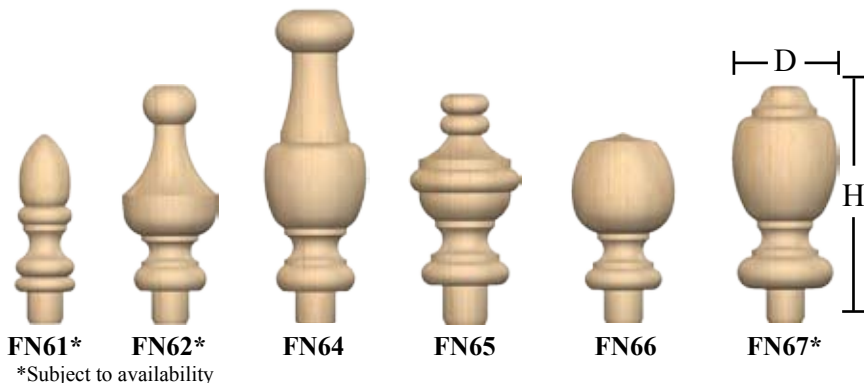

Post Tops - Hardwood Interior

Specify base diameter if ordering sizes other than listed. Dimensions are base width x widest width x height of turned area.

Available in all species shown on page 1 - Priced in 14S

040500
7" x 8-3/4"

044600
8" x 9-1/2"

040700
10" x 13-1/4"

040900
12" x 16"

039901
6-1/4" x 14"

039201
5" x 11-5/8"

040800
3-1/2" Base
4" Diam Ball

040201
8" x 20-1/2"

040301
5-1/4" x 11-1/4"

040401
6-1/4" x 15"

040001
4-1/2" x 9-5/8"

040101
4-3/4" x 11-3/4"

Stock Wood Post Tops & Finials

Finials:

60 Series have 1/2" dowel base. Mill option Alder/Maple/Hemlock

| Item | Dimensions | List |
|------|-------------------|--------|
| FN61 | D=7/8" H=2-5/8" | \$4.50 |
| FN62 | D=1-1/4" H=3-1/8" | \$4.50 |
| FN64 | D=1-3/8" H=4" | \$4.50 |
| FN65 | D=1-3/8" H=2-3/4" | \$4.50 |
| FN66 | D=1-3/8" H=2-1/2" | \$2.70 |
| FN67 | D=1-3/8" H=3" | \$4.50 |

50 Series have 3/4" dowel bases. Stain Grade Material.

| Item | Dimensions | List |
|------|-------------------|--------|
| FN52 | D=2-1/4" H=5-1/2" | \$7.50 |
| FN54 | D=2-1/4" H=5-1/2" | \$8.00 |
| FN56 | D=2-1/4" H=4-1/2" | \$7.50 |
| FN58 | D=2-1/4" H=5-1/4" | \$7.50 |