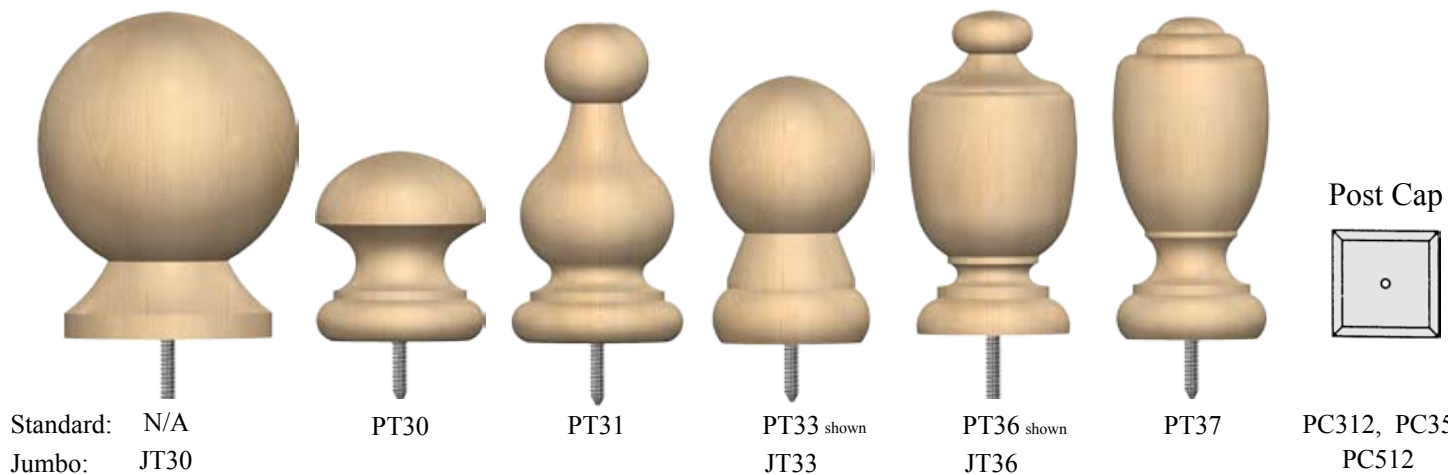

040301
5-1/4" x 11-1/4"

040401
6-1/4" x 15"

040001
4-1/2" x 9-5/8"

040101
4-3/4" x 11-3/4"

Stock Wood Post Tops & Finials

Finials:

60 Series have 1/2" dowel base. Mill option Alder/Maple/Hemlock

| Item | Dimensions | List |
|------|-------------------|--------|
| FN61 | D=7/8" H=2-5/8" | \$4.50 |
| FN62 | D=1-1/4" H=3-1/8" | \$4.50 |
| FN64 | D=1-3/8" H=4" | \$4.50 |
| FN65 | D=1-3/8" H=2-3/4" | \$4.50 |
| FN66 | D=1-3/8" H=2-1/2" | \$2.70 |
| FN67 | D=1-3/8" H=3" | \$4.50 |

50 Series have 3/4" dowel bases. Stain Grade Material.

| Item | Dimensions | List |
|------|-------------------|--------|
| FN52 | D=2-1/4" H=5-1/2" | \$7.50 |
| FN54 | D=2-1/4" H=5-1/2" | \$8.00 |
| FN56 | D=2-1/4" H=4-1/2" | \$7.50 |
| FN58 | D=2-1/4" H=5-1/4" | \$7.50 |

| Item | Dimensions | List |
|-------|----------------|--------------|
| DP400 | D=1/2" H=4" | \$1.60 Bag/4 |
| DS250 | 5/16" x 2-1/2" | \$1.60 Bag/4 |
| DS350 | 5/16" x 3-1/2" | \$2.00 Bag/4 |

Exterior Paint Grade Wood Post Tops: with 5/16" dowel screws. Priced in Section 9E page 28

| ITEM | Width x Height |
|------|-----------------|
| JT30 | 4-3/4" x 6" |
| JT33 | 4-3/4" x 6-7/8" |
| JT36 | 4-3/4" x 7-3/4" |

| ITEM | Width x Height |
|-------|-----------------|
| PT30* | 2-1/4" x 3-3/8" |
| PT31* | 2-3/4" x 5-7/8" |
| PT33 | 2-3/4" x 4-1/2" |
| PT36* | 2-3/4" x 6" |
| PT37 | 2-3/4" x 6" |