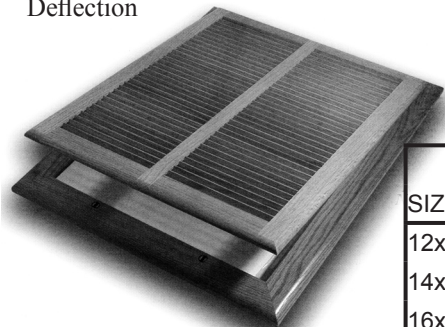

B&B Wood Products inc.

26301 Richmond Road, Bedford Hts, OH 44146-1488
 (216) 292-6555 / (800)-362-9138 / Fax (216) 292-6584; E-mail: sales@bbwood.com

Wood - Floor and Wall Vents - Special Order

Prices for Red & White Oak: see page 10 for alternate species

From page 19 of Catalog

Filter Grille

New easy-open self-rimming wall mount filter grille makes changing filters a snap. All with the elegance of solid wood. Air flow: Single Deflection

SIZE	FILTER GRILL	
	Model	List
12x24	FG1224R	\$358
14x24	FG1424R	\$395
16x24	FG1624R	\$432
12x30	FG1230R	\$414
14x30	FG1430R	\$460
16x30	FG1630R	\$507