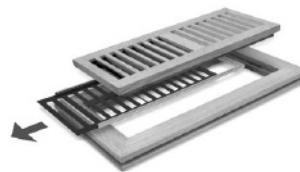

Duct Size	Self Rimming				Flush Mount		Flush Mount with Frame			
	No Damper		With Damper		No Damper		No Damper		*With Damper	
	Model	Price	Model	Price	Model	Price	Model	Price	Model	Price
2.25x10	210RR	\$33	210RRD	\$40	210RF	\$29	210RFF	\$37	210RFFD	\$39
2.25x12	212RR	\$36	212RRD	\$43	212RF	\$32	212RFF	\$38	212RFFD	\$42
2.25x14	214RR	\$36	214RRD	\$43	214RF	\$32	214RFF	\$38	214RFFD	\$42
4x10	410RR	\$35	410RRD	\$43	410RF	\$34	410RFF	\$39	410RFFDJ	\$44
4x12	412RR	\$36	412RRD	\$43	412RF	\$34	412RFF	\$39	412RFFDJ	\$44
4x14	414RR	\$38	414RRD	\$48	414RF	\$34	414RFF	\$39	414RFFDJ	\$44
6x10	610RR	\$45	610RRD	\$58	610RF	\$40	610RFF	\$52	610RFFDJ	\$62
6x12	612RR	\$48	612RRD	\$61	612RF	\$42	612RFF	\$54	612RFFDJ	\$64
6x14	614RR	\$51	614RRD	\$63	614RF	\$44	614RFF	\$54	614RFFDJ	\$64
8x10	810RR	\$30	810RRD	\$65	810RF	\$48	810RFF	\$57	810RFFD	\$67
8x12	812RR	\$56	812RRD	\$68	812RF	\$51	812RFF	\$57	812RFFD	\$67
8x14	814RR	\$58	814RRD	\$73	814RF	\$54	814RFF	\$57	814RFFD	\$67

Our most popular design and easy to install. Just drop in place. Specify edge treatment of roundover or classic. Dampers available for listed sizes. No damper on customs. Air flow: 2-Way Deflection

Flush Mount & Frame

For a smooth, unobtrusive look when installed with hardwood flooring. Flooring installers appreciate the flush mount style with a mitered frame for a cleaner installation. Dampers available for listed sizes. No damper on customs Air flow: 2- way

Specify duct size (rough opening) [May also be ordered as finished size]

*Flush Mount Grille with Streamline Damper

New streamlined damper design, 1/16" thick, with an easy open and close tab, does not hang down into the opening, allowing easy positioning while reducing the problems of exact cuts in flooring. No damper on customs Air flow: 2- way