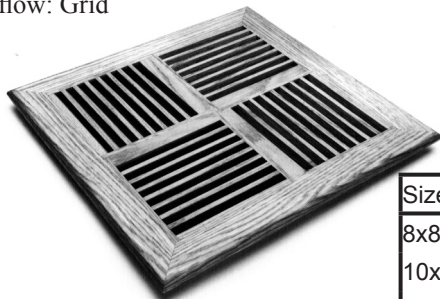

From page 19 of Catalog

Filter Grille

New easy-open self-rimming wall mount filter grille makes changing filters a snap. All with the elegance of solid wood. Air flow: Single Deflection

SIZE	FILTER GRILL	
	Model	List
12x24	FG1224R	\$358
14x24	FG1424R	\$395
16x24	FG1624R	\$432
12x30	FG1230R	\$414
14x30	FG1430R	\$460
16x30	FG1630R	\$507

Toe Kick Grille

Designed to fit in a cabinet toe-kick, these grilles have a 1" lip on the ends and a 3/8" lip along the sides. Damper Available. Air flow: Two-way Deflection

Duct Size	No Damper		With Damper	
	Model	Price	Model	Price
2.25x10	TK210RR	\$62	TK210RRD	\$70
2.25x12	TK212RR	\$62	TK212RRD	\$70
2.25x14	TK214RR	\$62	TK214RRD	\$70

4-Way Grille

Typically used in ceiling applications. Edge treatments available: Roundover, Classic, Flush Mount. Damper not available. Air flow: Grid

Size	Price
8x8	\$212
10x10	\$212
12x12	\$225
14x14	\$238