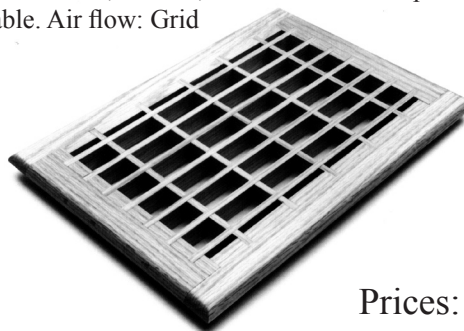

4-Way Grille

Typically used in ceiling applications. Edge treatments available: Roundover, Classic, Flush Mount. Damper not available. Air flow: Grid

Size	Price
8x8	\$212
10x10	\$212
12x12	\$225
14x14	\$238

Grid Grille

A good choice for return grilles and also offers maximum air-flow. Edge treatments available: Roundover, Classic, Flush Mount. Damper not available. Air flow: Grid

Prices: page 23

Baseboard Grille

Replace unsightly metal grilles with the beauty of wood. Damper available on listed sizes. Air flow: 2-way deflection

Duct Size	No Damper		With Damper	
	Model	Price	Model	Price
15"	15RBB	\$47	15RBBDD	n/a
18"	18RBB	\$52	18RBBDD	\$62
24"	24RBB	\$62	24RBBDD	\$83