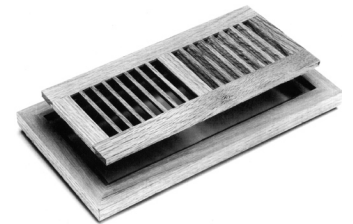

B&B Wood Products inc.

26301 Richmond Road, Bedford Hts, OH 44146-1488

(216) 292-6555 / (800)-362-9138 / Fax (216) 292-6584; E-mail: sales@bbwood.com

2-Way Grille - Special Order

Red Oak and White Oak Pricing

Duct Size	Self Rimming				Flush Mount		Flush Mount with Frame			
	No Damper		With Damper		No Damper		No Damper		*With Damper	
	Model	Price	Model	Price	Model	Price	Model	Price	Model	Price
2.25x10	210RR	\$33	210RRD	\$40	210RF	\$29	210RFF	\$37	210RFFD	\$39
2.25x12	212RR	\$36	212RRD	\$43	212RF	\$32	212RFF	\$38	212RFFD	\$42
2.25x14	214RR	\$36	214RRD	\$43	214RF	\$32	214RFF	\$38	214RFFD	\$42
4x10	410RR	\$35	410RRD	\$43	410RF	\$34	410RFF	\$39	410RFFDJ	\$44
4x12	412RR	\$36	412RRD	\$43	412RF	\$34	412RFF	\$39	412RFFDJ	\$44
4x14	414RR	\$38	414RRD	\$48	414RF	\$34	414RFF	\$39	414RFFDJ	\$44
6x10	610RR	\$45	610RRD	\$58	610RF	\$40	610RFF	\$52	610RFFDJ	\$62
6x12	612RR	\$48	612RRD	\$61	612RF	\$42	612RFF	\$54	612RFFDJ	\$64
6x14	614RR	\$51	614RRD	\$63	614RF	\$44	614RFF	\$54	614RFFDJ	\$64
8x10	810RR	\$30	810RRD	\$65	810RF	\$48	810RFF	\$57	810RFFD	\$67
8x12	812RR	\$56	812RRD	\$68	812RF	\$51	812RFF	\$57	812RFFD	\$67
8x14	814RR	\$58	814RRD	\$73	814RF	\$54	814RFF	\$57	814RFFD	\$67

Our most popular design and easy to install. Just drop in place. Specify edge treatment of roundover or classic. Dampers available for listed sizes. No damper on customs. Air flow: 2-Way Deflection

Flush Mount & Frame

Specify duct size (rough opening) [May also be ordered as finished size]

*Flush Mount Grille with Streamline Damper

New streamlined damper design, 1/16" thick, with an easy open and close tab, does not hang down into the opening, allowing easy positioning while reducing the problems of exact cuts in flooring. No damper on customs Air flow: 2- way