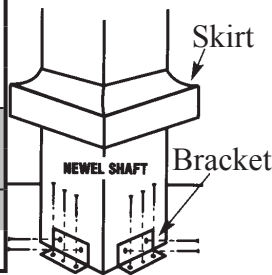

Lamp post is 90-1/2" high with a 2-7/8" collar and is 4-1/4" wide. The turned area is 38"
Chamfered post may be used as a Lamp Post.

PermaPosts have a limited 25 year warranty. Wood posts are warranted to be free from defects in material and workmanship for one year. For full details and requirements see www.hbgcolumns.com.

*Split PermaPosts have no pipe or foam. Splits are non load bearing. Special Order

PermaPost Fasteners

#3869, #3870 include 4-brackets, skirt and hardware. Shaded Prices are Special Order.

Perma Access	List
5" Kit #3869	\$23
6" Kit #3870	\$26
Sq Kit #3880	\$23
5" Skirt 3873	\$18
6" Skirt 3874	\$18
Cham Skirt 3883	\$28
Sq. Skirt #3879	\$17