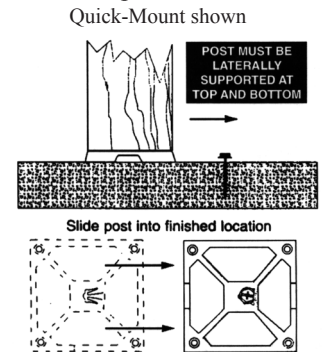

Wood Fasteners: Quick Mount & Aluminum Plinths

An aluminum plinth or a Quick-Mount Porch Post Fastener should be used on all wood porch posts.

Quick-Mount - Securely fastens top & bottom of post in seconds

Aluminum Plinths	List
4" (3-1/4" wide)	$6.20
5" (4-1/4" wide)	$7.10
6" (5-1/4" wide)	$8.00
Quick-Mount	List
4" #17004	$9.70
5" #17005	$9.90
6" #17006	$12.90