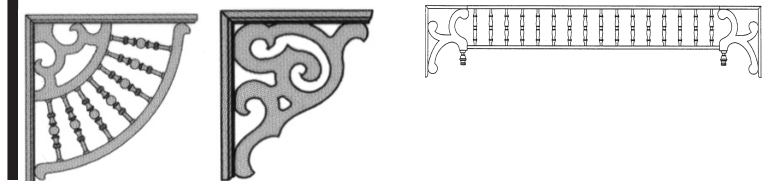

Brackets and Spandrel - See page 36-38