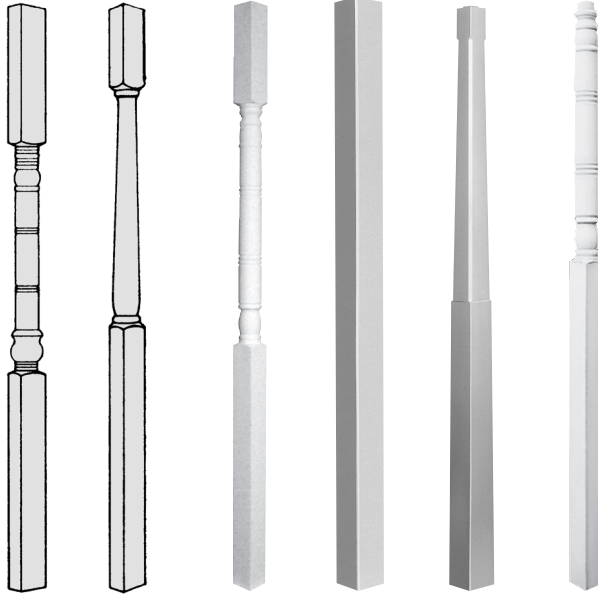

Porch and Lamp Posts

#100 & New Orleans Posts are primed FJ wood wood (mill option un-primed) & require use of Aluminum Plinths, Quick Mount fasteners or similar for exterior. Perma-Posts are a polymer with a galvanized steel tube. Chamfered may be used as a lamp post. PermaPosts are shipped with 2 fasteners.

PermaPosts are Finished White and ready to Install

Specifications:	Head	Turning	Base	
#100 Wood	-8'	12"	40"	42"
	-9'	24"	40"	44"
	-10'	24"	40"	56"
PermaPost (Colonial)	-8'	16-1/4"	38-1/2"	41-1/2"
	-9'	24-1/2"	38-1/2"	45-1/4"
New Orleans Wood	-8'	13-1/2"	40-1/2"	42"
	-9'	23-1/2"	40-1/2"	44"
Chamfered	-8'	4-1/2"	45-1/4"	46-1/4"

Lamp post is 90-1/2" high with a 2-7/8" collar and is 4-1/4" wide. The turned area is 38"
Chamfered post may be used as a Lamp Post.

PermaPosts have a limited 25 year warranty. Wood posts are warranted to be free from defects in material and workmanship for one year. For full details and requirements see www.hbgcolumns.com.