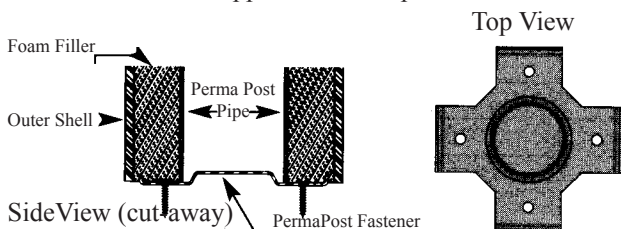

*Split PermaPosts have no pipe or foam. Splits are non load bearing. Special Order

PermaPost Fasteners

#3869, #3870 include 4-brackets, skirt and hardware. Shaded Prices are Special Order.

Perma Access	List
5" Kit #3869	\$23
6" Kit #3870	\$26
Sq Kit #3880	\$23
5" Skirt 3873	\$18
6" Skirt 3874	\$18
Cham Skirt 3883	\$28
Sq. Skirt #3879	\$17

Wood Fasteners: Quick Mount & Aluminum Plinths

An aluminum plinth or a Quick-Mount Porch Post Fastener should be used on all wood porch posts.

Quick-Mount - Securely fastens top & bottom of post in seconds

Aluminum Plinths	List
4" (3-1/4" wide)	\$6.20
5" (4-1/4" wide)	\$7.10
6" (5-1/4" wide)	\$8.00
Quick-Mount	List
4" #17004	\$9.70
5" #17005	\$9.90
6" #17006	\$12.90

Two fasteners are shipped with each post.