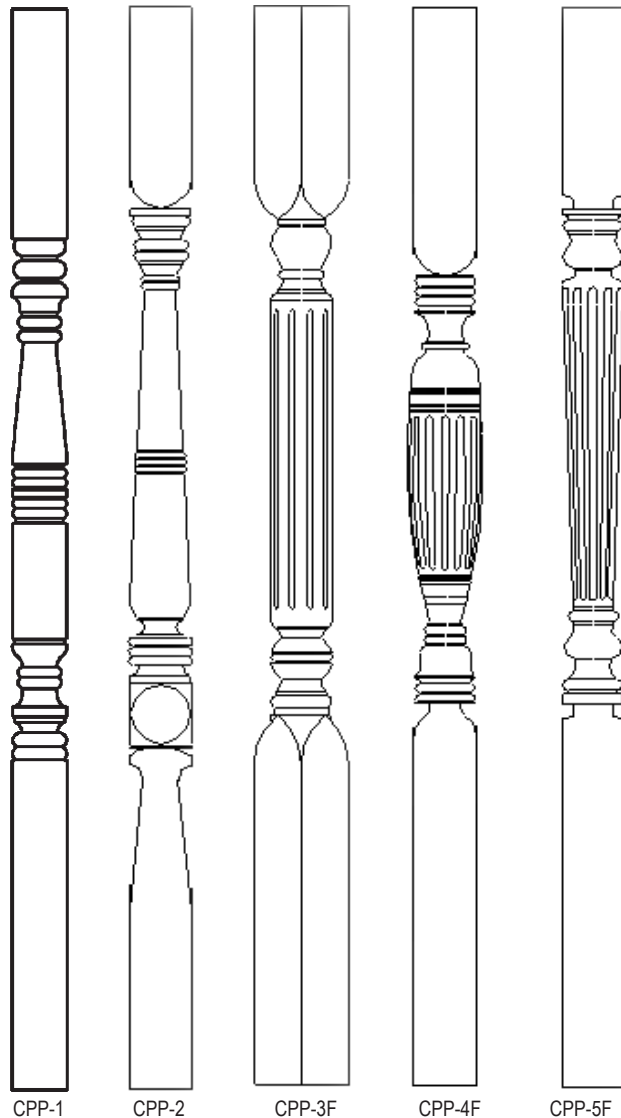

B&B Wood Products inc.

Fypon polymer/steel Lamp and Porch Posts encase a galvanized steel pipe in an architectural shape of high-density polymer. This process ensures sharp edges, straight lines and an extremely hard surface. Maintenance is minimal. Because of its unique polymer/steel construction, the Fypon Posts are rot, warp, and crack resistant. The steel pipe is galvanized and will not corrode. The post is insect resistant and will not be affected by ground water.

Fypon Lamp

Fypon Porch

LP6x96
5-1/2" at bottom;
3-1/2" at top

LP5x96
5" at bottom;
4-1/2" at top

PP5x108F
5-1/2"x107-1/2"
12000 lb Load

PP5x102
4-5/8"x102"

Lamp Posts are designed to be buried two feet in the ground. Electrical wiring will run up the center of the pipe in the post to connect to the light.

The metal pipe (O.D. 2 7/8") extends 1 3/4" from the top of the post to fit all standard lamps.

Prices in Fypon Book

Load
3500#
3000#
9000#
9000#

PP6x96
5-1/2"x96"
PP6x108
5-1/2"x108"
PP6x120
5-1/2"x120"

Custom Porch Posts

Send us your sketch for a quotation!

PermaPorch Ceiling

561## Ceiling
7-7/8" x 12' or 16'

- 56101 White x 12'
- 56102 White x 16'
- 56103 Blue x 12'
- 56104 Blue x 16'

Can be installed on 24" centers
Can be easily painted
Hidden Fastening (blind nail)
Prefinished White or Blue

Coverage 12' - 7.9 sq.ft.,
16' - 10.5 sq.ft.

56106 Crown
2-1/16 x 1-3/8 x 12'

56107 Bed
1-1/4 x 1-1/8 x 12'

56108 Lattice
1-1/2 x 1/4 x 12'

Item	List Each
56101	$56
56102	$78
56103	$69
56104	$91
56106	$45
56107	$20
56108	$21