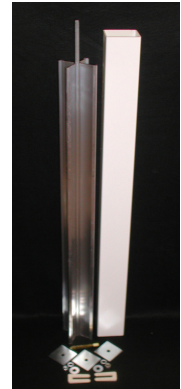

# HBG Builder's Select PVC Porch Rail System

Allow 3 weeks for Builder's Select items.

<b>Rail Sections</b>	List 36"	Item 36"	List 42"	Item 42"
6' Rail Section With Square Pickets	\$202	20001	\$213	20021
8' Rail Section With Square Pickets	\$735	20003	\$279	20023
10' Rail Section With Square Pickets	\$902	20005	\$343	20025
6' Slope Rail Section With Square Pickets	\$581	20012	\$219	20032
8' Slope Rail Section With Square Pickets	\$762	20014	\$287	20034
6' Rail Section With Turned Balusters	\$830	20015	\$305	20035
8' Rail Section With Turned Balusters	\$1,093	20016	\$402	20036
10' Rail Section With Turned Balusters	\$1,349	20017	\$496	20037
6' Slope Rail Section With Turned Balusters	\$850	20018	\$312	20038
8' Slope Rail Section With Turned Balusters	\$1,115	20019	\$410	20039
<b>Newel Post Configurations</b>	List	Item		
36" Commercial Grade 4"X4"X40" Post Kit W/ Alum Insert	\$447	20050		
38" St Post W/O Insert	\$89	20052		
Gorilla Mount Kit	\$197	20057		
42" Commercial Grade 4"X4"X45" Post Kit W/ Alum Insert	\$492	20056		
42" St Post W/O Insert	\$102	20058		
Gorilla Mount Kit	\$197	20057		
<b>Miscellaneous Kits, Caps, And Skirts</b>	List	Item		
Round Column Adaptor Kit	\$10	20061		
Flat Caps 4"X4"	\$10	20063		
Ball Caps 4"X4"	\$33	20064		
Gothic Caps 4"X4"	\$39	20065		
New England Cap 4"X4"	\$26	20066		
New England Skirt 4"X4"	\$32	20067		
Ada Grab Rail Section 8'8"	\$223	20071		

Ball Cap

New England Cap

Gothic Cap

New England Skirt

Newel & Hdwe