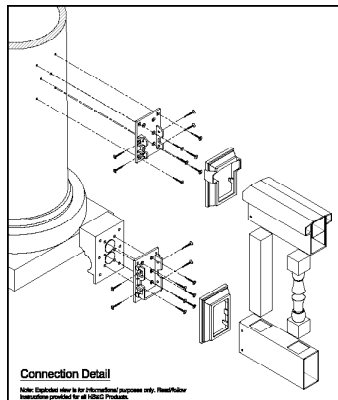

FEATURES

- Limited Lifetime Warranty
- Stylish and Strong PVC Rail System
- Six Easy Installation Steps vs. 10-20 With Others
- Vibrant White UV Protected Rail System Engineered to Avoid Yellowing
- Tan Color Available - Special Order Only
- Ideal for Residential and Commercial Applications
- Meets and Exceeds all International Building Codes (IBC) and International Residential Building Codes (IRC)
- Exceeds IBC, IRC, BOCA, SBCC1, and ASCE7 Building Code Requirements
- Approval for 2nd Floor and Higher Applications
- ***NEW Column Installation Brackets Available
- Will Never Chip, Rust or Splinter
- Will Never Need Painting
- Stress Tested/Impact Resistant