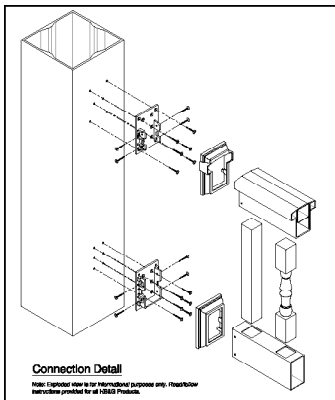

FEATURES

- Limited Lifetime Warranty
- Stylish and Strong PVC Rail System
- Six Easy Installation Steps vs. 10-20 With Others
- Vibrant White UV Protected Rail System Engineered to Avoid Yellowing
- Tan Color Available - Special Order Only
- Ideal for Residential and Commercial Applications
- Meets and Exceeds all International Building Codes (IBC) and International Residential Building Codes (IRC)
- Exceeds IBC, IRC, BOCA, SBCC1, and ASCE7 Building Code Requirements
- Approval for 2nd Floor and Higher Applications
- ***NEW Column Installation Brackets Available
- Will Never Chip, Rust or Splinter
- Will Never Need Painting
- Stress Tested/Impact Resistant